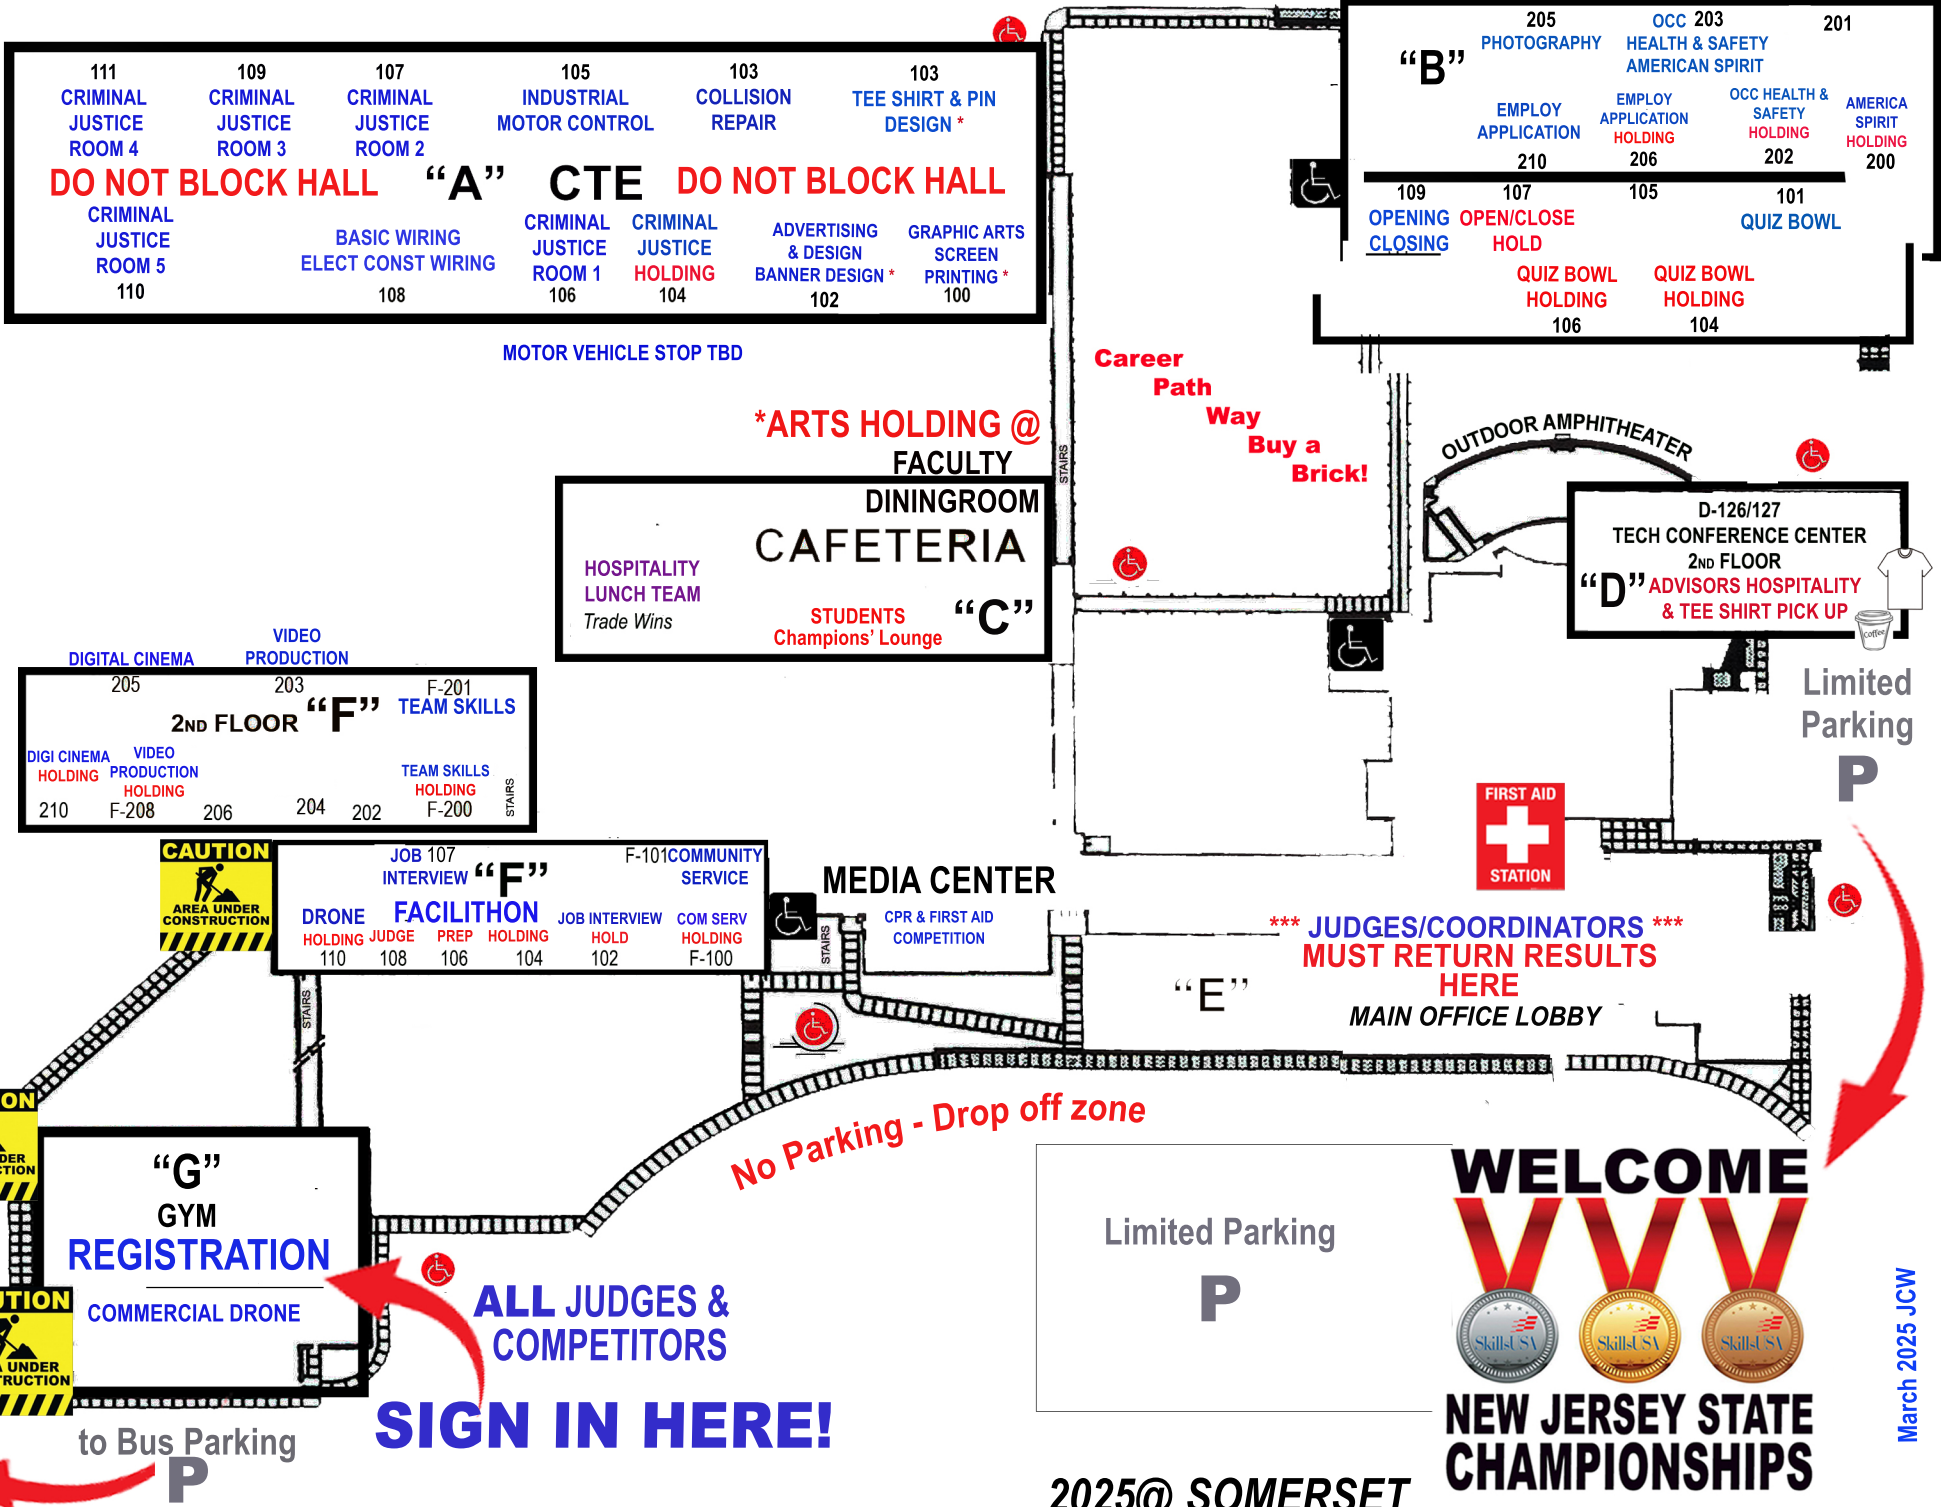

# ALL JUDGES & COMPETITORS MUST SIGN IN AT "G" GYM

Solar Panel Parking **P**

2025@ SOMERSET

**WELCOME**

**NEW JERSEY STATE CHAMPIONSHIPS**

March 2025 JCW